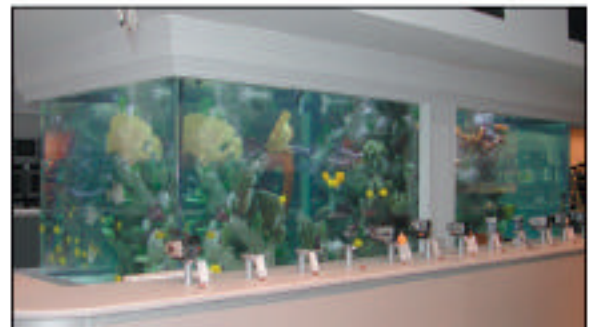

For many years, living corals have been removed to decorate our aquariums. The slow growing coral reefs have been severely affected from over harvesting and environmental pollution.

In an effort to decrease pressure on the reef ecosystem, artificial reef structures have been developed that accurately replicate the living coral reef. Made of plastic resin and flexible urathanes they provide a natural looking habitat we all can enjoy.

Audio visual department. Measuring twenty feet long, eight feet wide and six feet high the aquarium features a custom artificial coral reef covered with more than 120 handmade corals providing a realistic looking habitat for many colorful marine fish and one very large green moray eel.